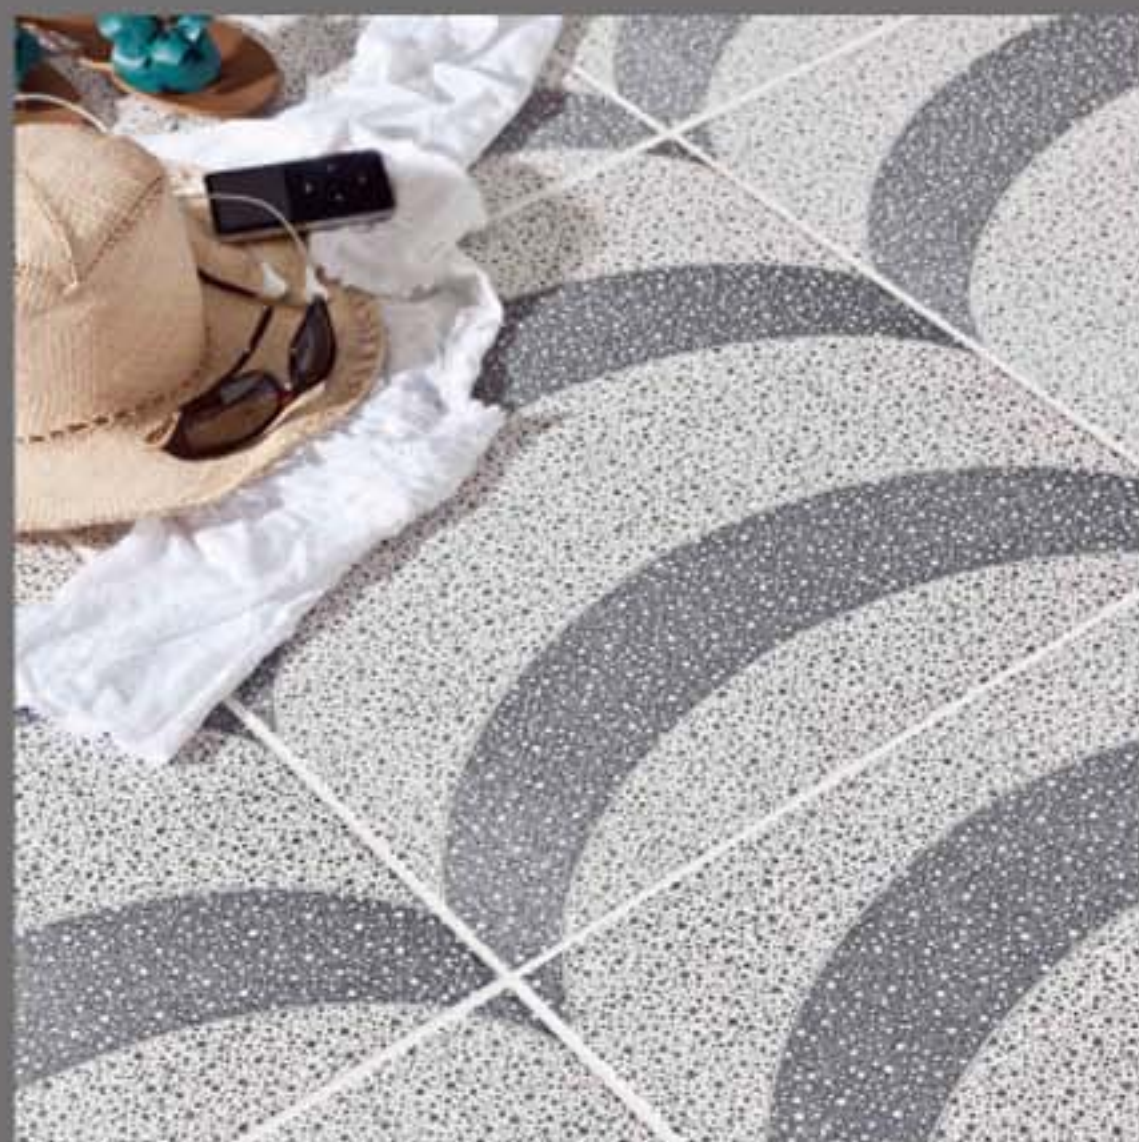

# CHARLOTTE SERIES

夏洛特系列

ZiMON  
TILES EXPERT

Z60241 60x60cm/24"x24"

MOSAIC 30x30cm/12"x12"

Z60241A

Z60241B

Z60241C