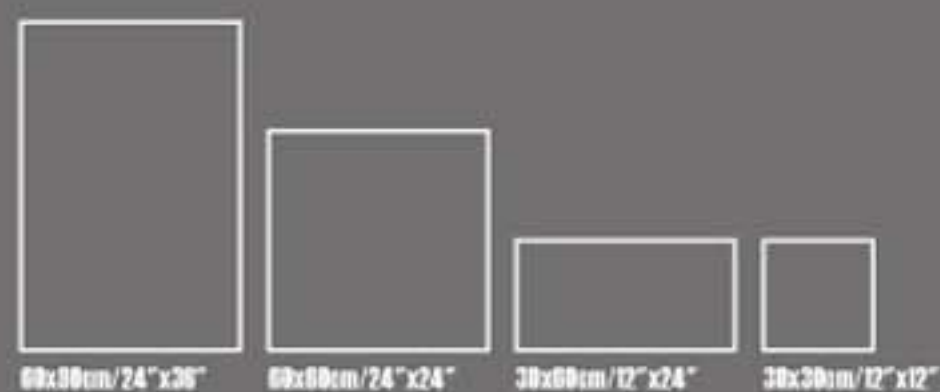

# CHARLOTTE SERIES

夏洛特系列

ZiMON  
TILES EXPERT

Z60241 60x60cm/24"x24"

MOSAIC 30x30cm/12"x12"

Z60241A

Z60241B

Z60241C