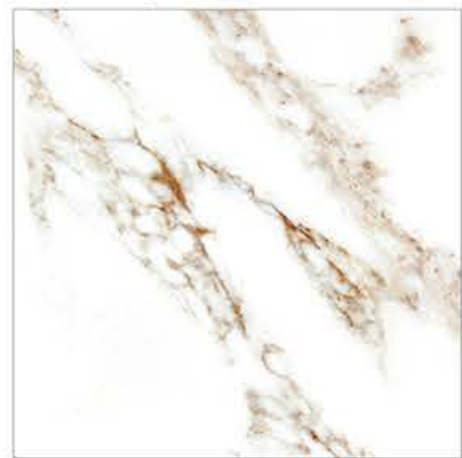

全抛釉系列 MARBLE STONE SERIES

(GLAZED POLISHED)

600x600mm/800x800mm

纹理细腻柔和，流畅自然，超强立体感和晶莹剔透感，变化更趋丰富，能够适用于各类大型高档建筑装饰，各类商业场所及家居。

Texture soft and delicate, smooth and natural, strong stereo feeling and crystal clear sense, change more rich, can be applied to all kinds of decorative building large high-grade, commercial premises and Home Furnishing.

数码喷墨技术
Powered by
Inkjet Digital Print

仿天然大理石轻微色差
Moderate Variation

全抛光面
Full-Polished

室内使用
Interior

地砖
Floor Tiles

家庭使用
Residential

商业空间使用
Commercial

100% 瓷质
100% Porcelain

使用场景 use of scenes:家居客厅

使用编号 use of code: GP26004BL/GP28004BL

GP88212