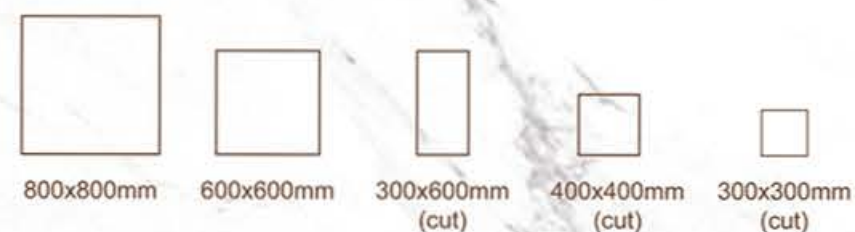

大理石 MARBLE STONE SERIES (GLAZED POLISHED)

精雕细琢，彩夺天工。

以现代科技工艺重新演绎精雕细琢的精髓。高科技的工艺美感，体现在那活灵活现、翩翩起舞的姿态里，并折射出宝石般的璀璨光芒。
To re-interpretation of the essence of modern technology crafted. Tech craft beauty, reflected in the vivid, elegant gesture to fly in, and reflects the jewel-like bright light.

800x800	3	1.92	48	26	49.92	1248
600x600	4	1.44	33	40	57.6	1320

FORMAT	PCS/BOX	MQ/BOX	KG/BOX	BOX/PALLET	MA/PALLET	KG/PALLET